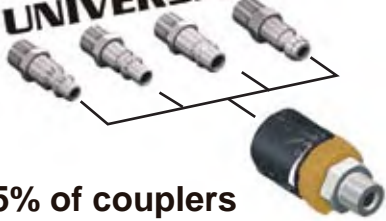

M style  
ARO style  
Hi Flow style  
T style  
**UNIVERSAL**

95% of couplers  
in our Industry  
**UNIVERSAL**

**PATENTED**

### BUILT-IN REGULATOR

Regulator the flow of  
Air up to 85CFM with  
the hi flow fitting

<http://www.buzzblock.com/>

**Universal - Built-in  
Regulator  
- Pressure Release**

**NEW & IMPROVED**  
Now with metal inner parts