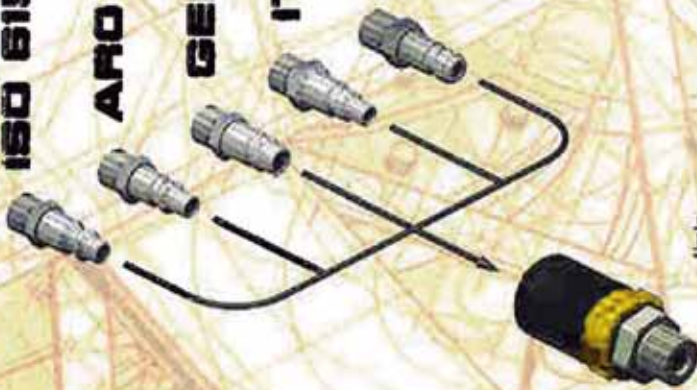

ISO 6150 B PROFILE

ARO 210 PROFILE

GERMAN PROFILE

ITALIAN PROFILE

US PROFILE